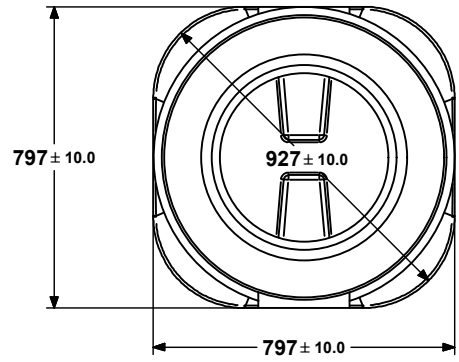

Adare Biocare Ltd

Tynedale House
Clonshire, Croagh,
Co Limerick
P:+353 (0) 61-395819
M:+353 (0) 87-254-9897
www.adarebiocare.com

VIEW2 (1 : 20)

VIEW5 (1 : 20)

445mm
Access Lid

Cut Lines
for easy
onsite installation