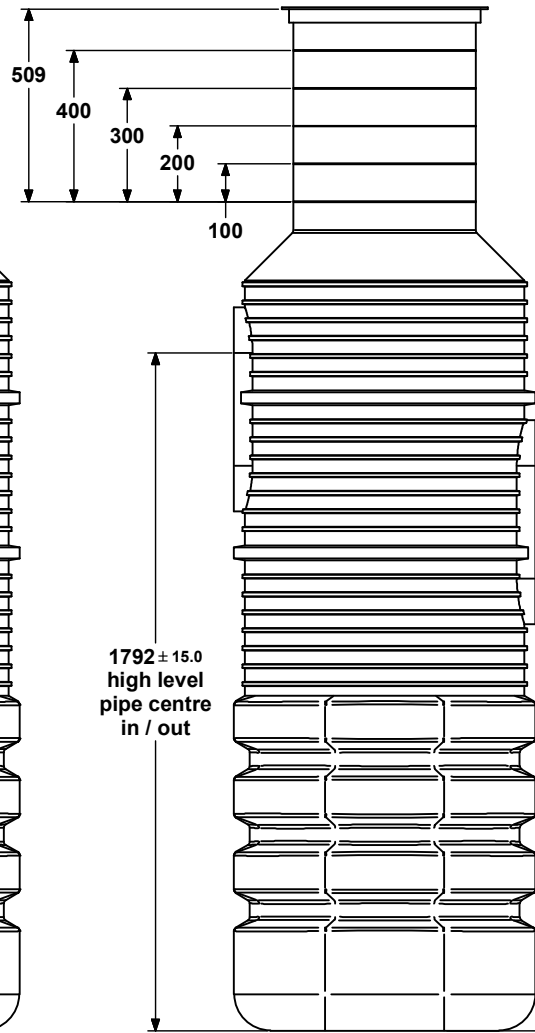

Adare Biocare Ltd

Tynedale House
Clonshire, Croagh,
Co Limerick
P:+353 (0) 61-395819
M:+353 (0) 87-254-9897
www.adarebiocare.com

VIEW2 (1 : 20)

VIEW5 (1 : 20)

445mm
Access Lid

Cut Lines
for easy
onsite installation